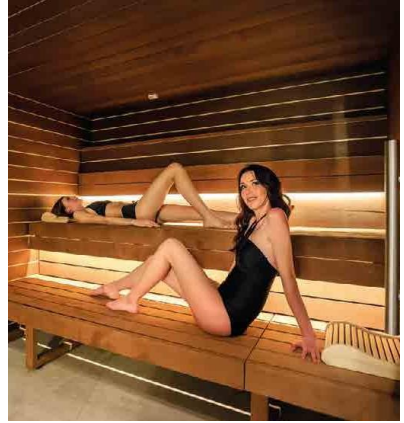

MASSAGE LOUNGE

Our practitioners welcome you in our massage rooms alone or in pairs, every day from 10am to 7pm.

Cancellation is free of charge at least 24 hours prior to the appointment.

Any appointment not cancelled within this period will be invoiced in full.

In the case of a late arrival, the duration of the treatment will be shortened.