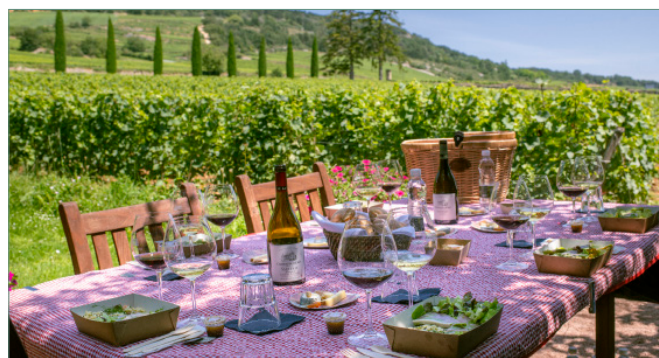

### THE EXPERIENCE

It begins at the Château with a brief history of Santenay and the Château de la Créé, founded in 1431 by Nicolas Rolin, Chancellor to Philippe le Bon, Duke of Burgundy.

Following this captivating story, we head to our vineyard, **Santenay - clos du Château**. The vineyard is planted with both Pinot Noir and Chardonnay, and spans a total of 1.5 hectare, or 3.7 acres. With fabulous scenery as a backdrop, the conversation turns to the **Burgundy classification** and the influence of the terroir looking to the geology, geography, and aspect.

The topic then changes to **the Santenay appellation**, Château de la Créé vineyards and, of course, winegrowing.

The «**Les Climats**» Experience ends in our stunning **15th-century vaulted cellar**, where we taste a satisfying selection of **six Château de la Créé wines, including a Grand Cru with small bites to match**, led by one of our knowledgeable experts.

Weather permitting, the tasting can be held outdoor by our Santenay - clos du Château vineyard.

*Before or after your Experience...*

### DE LA CRÉE PICNIC

Enjoy your lunch break by opting for the **de la Créé Picnic**.

Make the most of the beauty and peace of our vineyard. A light-hearted, *relaxing* time with friends and family awaits you.